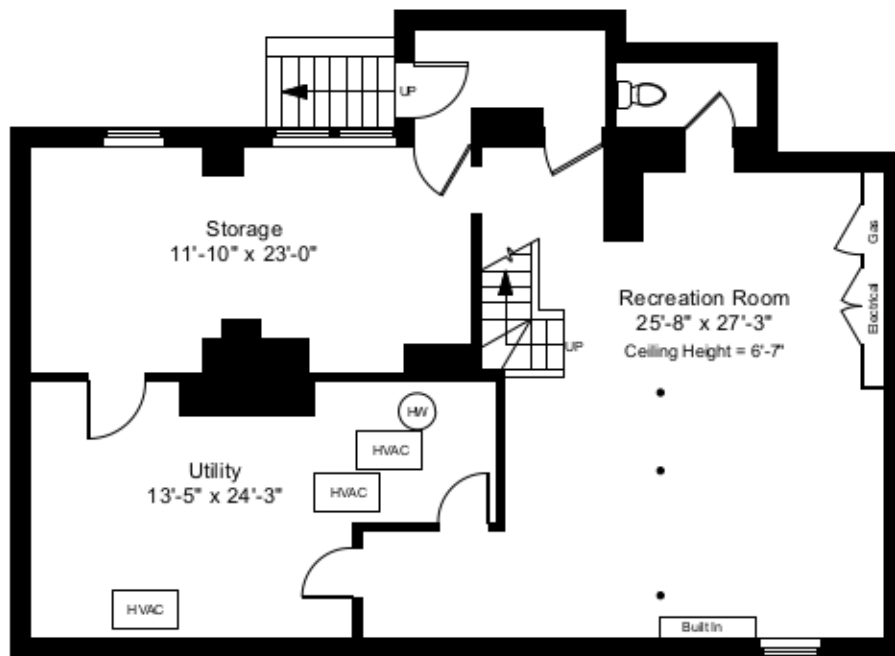

Third Floor Plan
Ceiling Height = 6'-8"

Lower Level Plan
Ceiling Height = 7'-10"

120 Grotto Avenue
Providence, RI 02906

3

Completed: May 2018

Note: Dimensions are not guaranteed and are provided for informational purposes only. Individual room dimensions are not used to calculate overall square footage.

NATIONAL
FLOOR PLANS
& PHOTOGRAPHY
(800) 328-0217