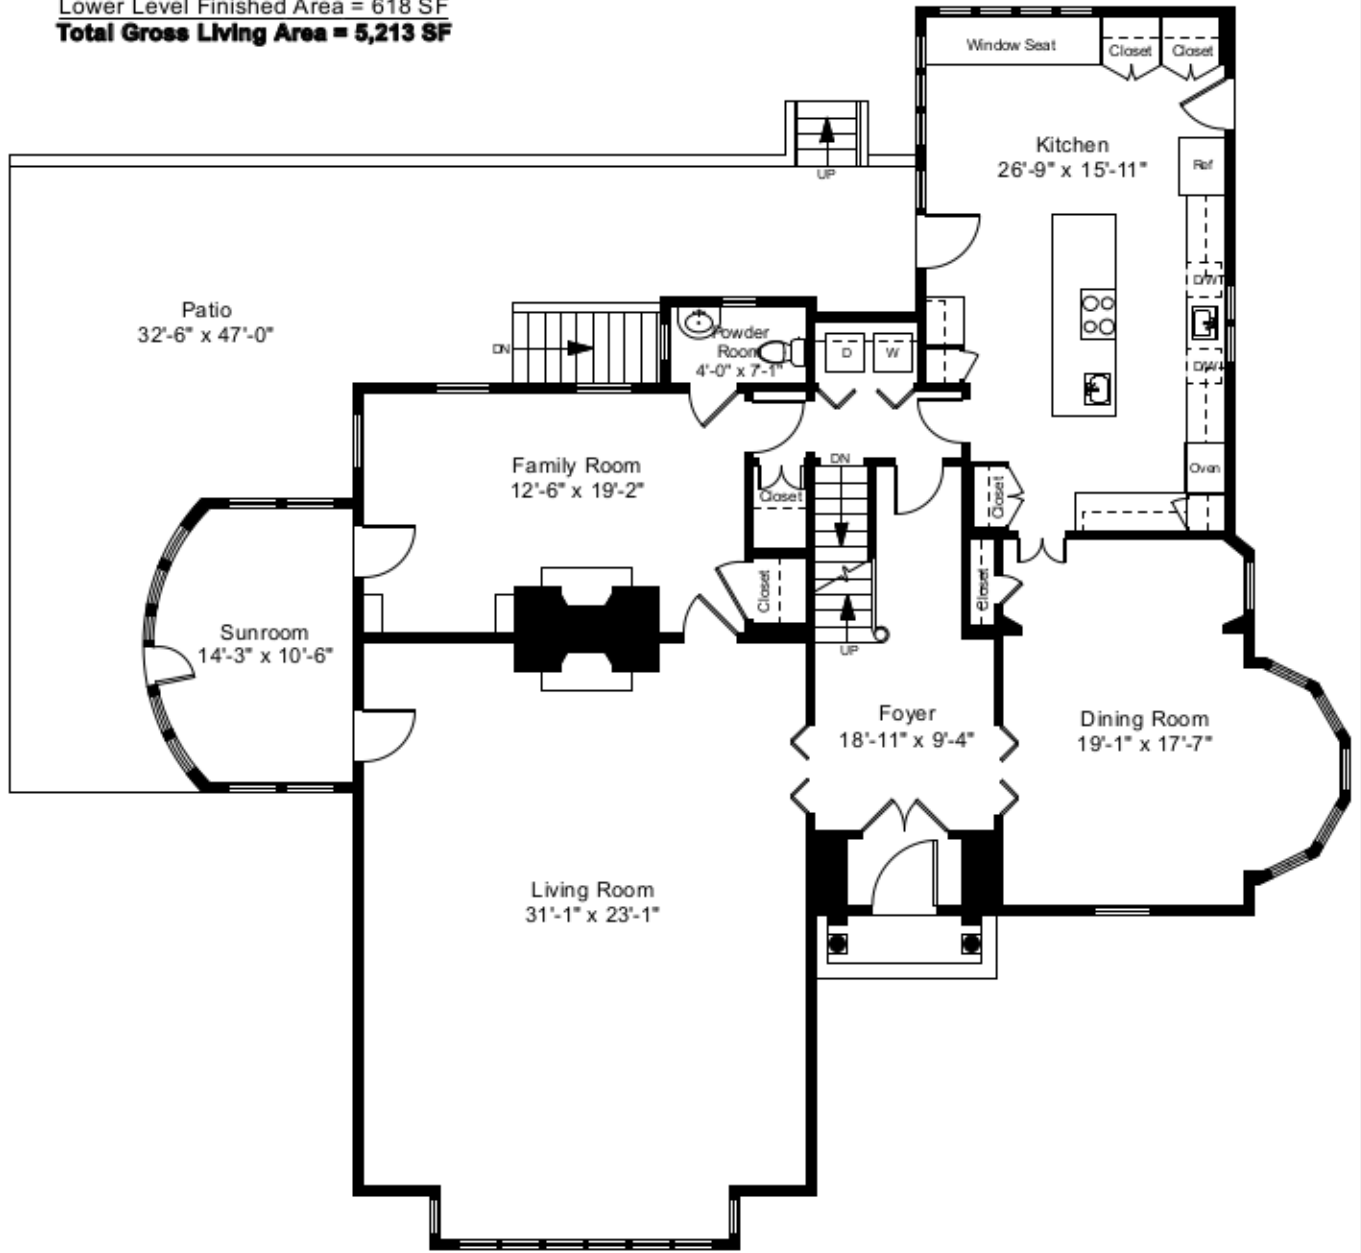

Square Footage Calculations

First Floor = 2,260 SF

Second Floor = 1,680 SF

Third Floor = 655 SF

Total Above Grade Living Area = 4,595 SF

Lower Level Finished Area = 618 SF

Total Gross Living Area = 5,213 SF

First Floor Plan
Ceiling Height = 8'-8"

120 Grotto Avenue
Providence, RI 02906

1

Completed: May 2018

Note: Dimensions are not guaranteed and are provided for informational purposes only. Individual room dimensions are not used to calculate overall square footage.

NATIONAL
FLOOR PLANS
& PHOTOGRAPHY
(800) 328-0217